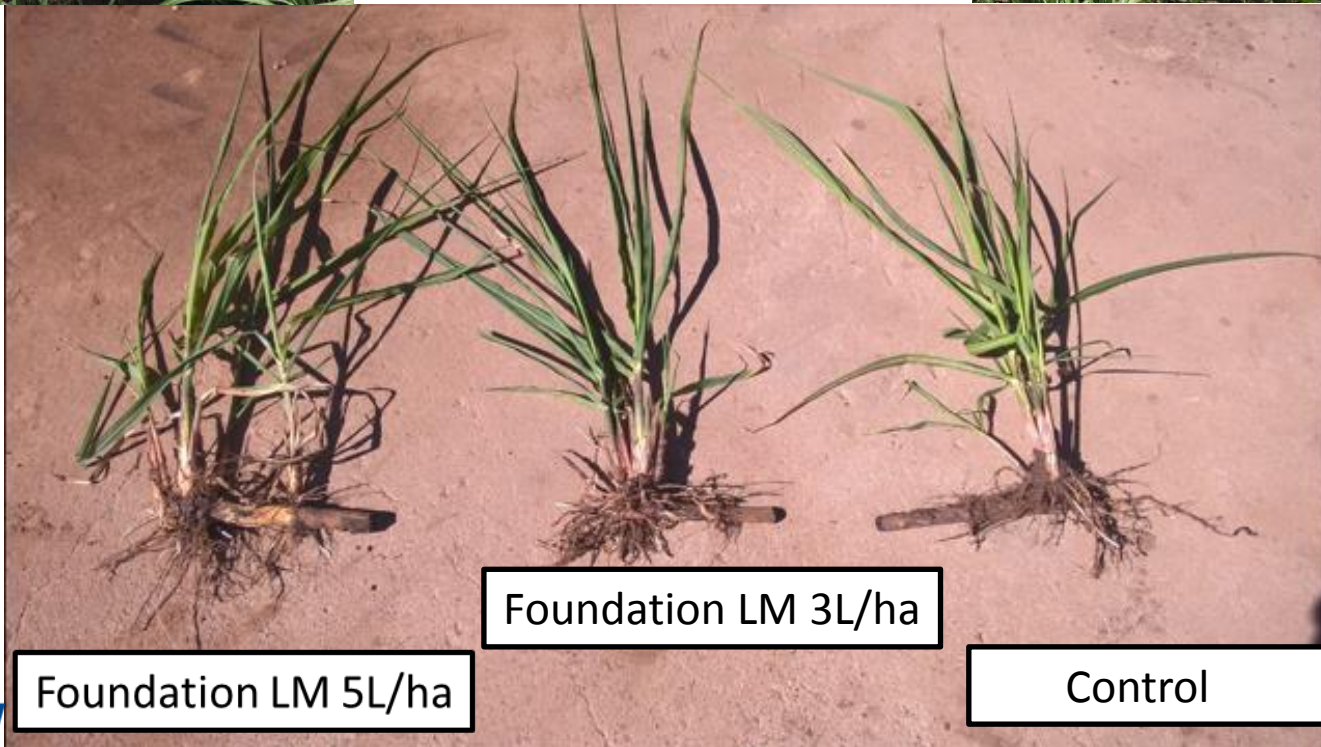

Loveland

AGRI PRODUCTS
Get Growing

Sugar Cane
Foundation LM
Mareeba, QLD

Mareeba Sugarcane

27th September NDVI

17th November NDVI

Date: 22 Sep 2016
Field: 1-2
Farm:
Grower:
Area: 5.52 ha
Lat:
Lon: :
Season: 2016
Resolution: 5 m